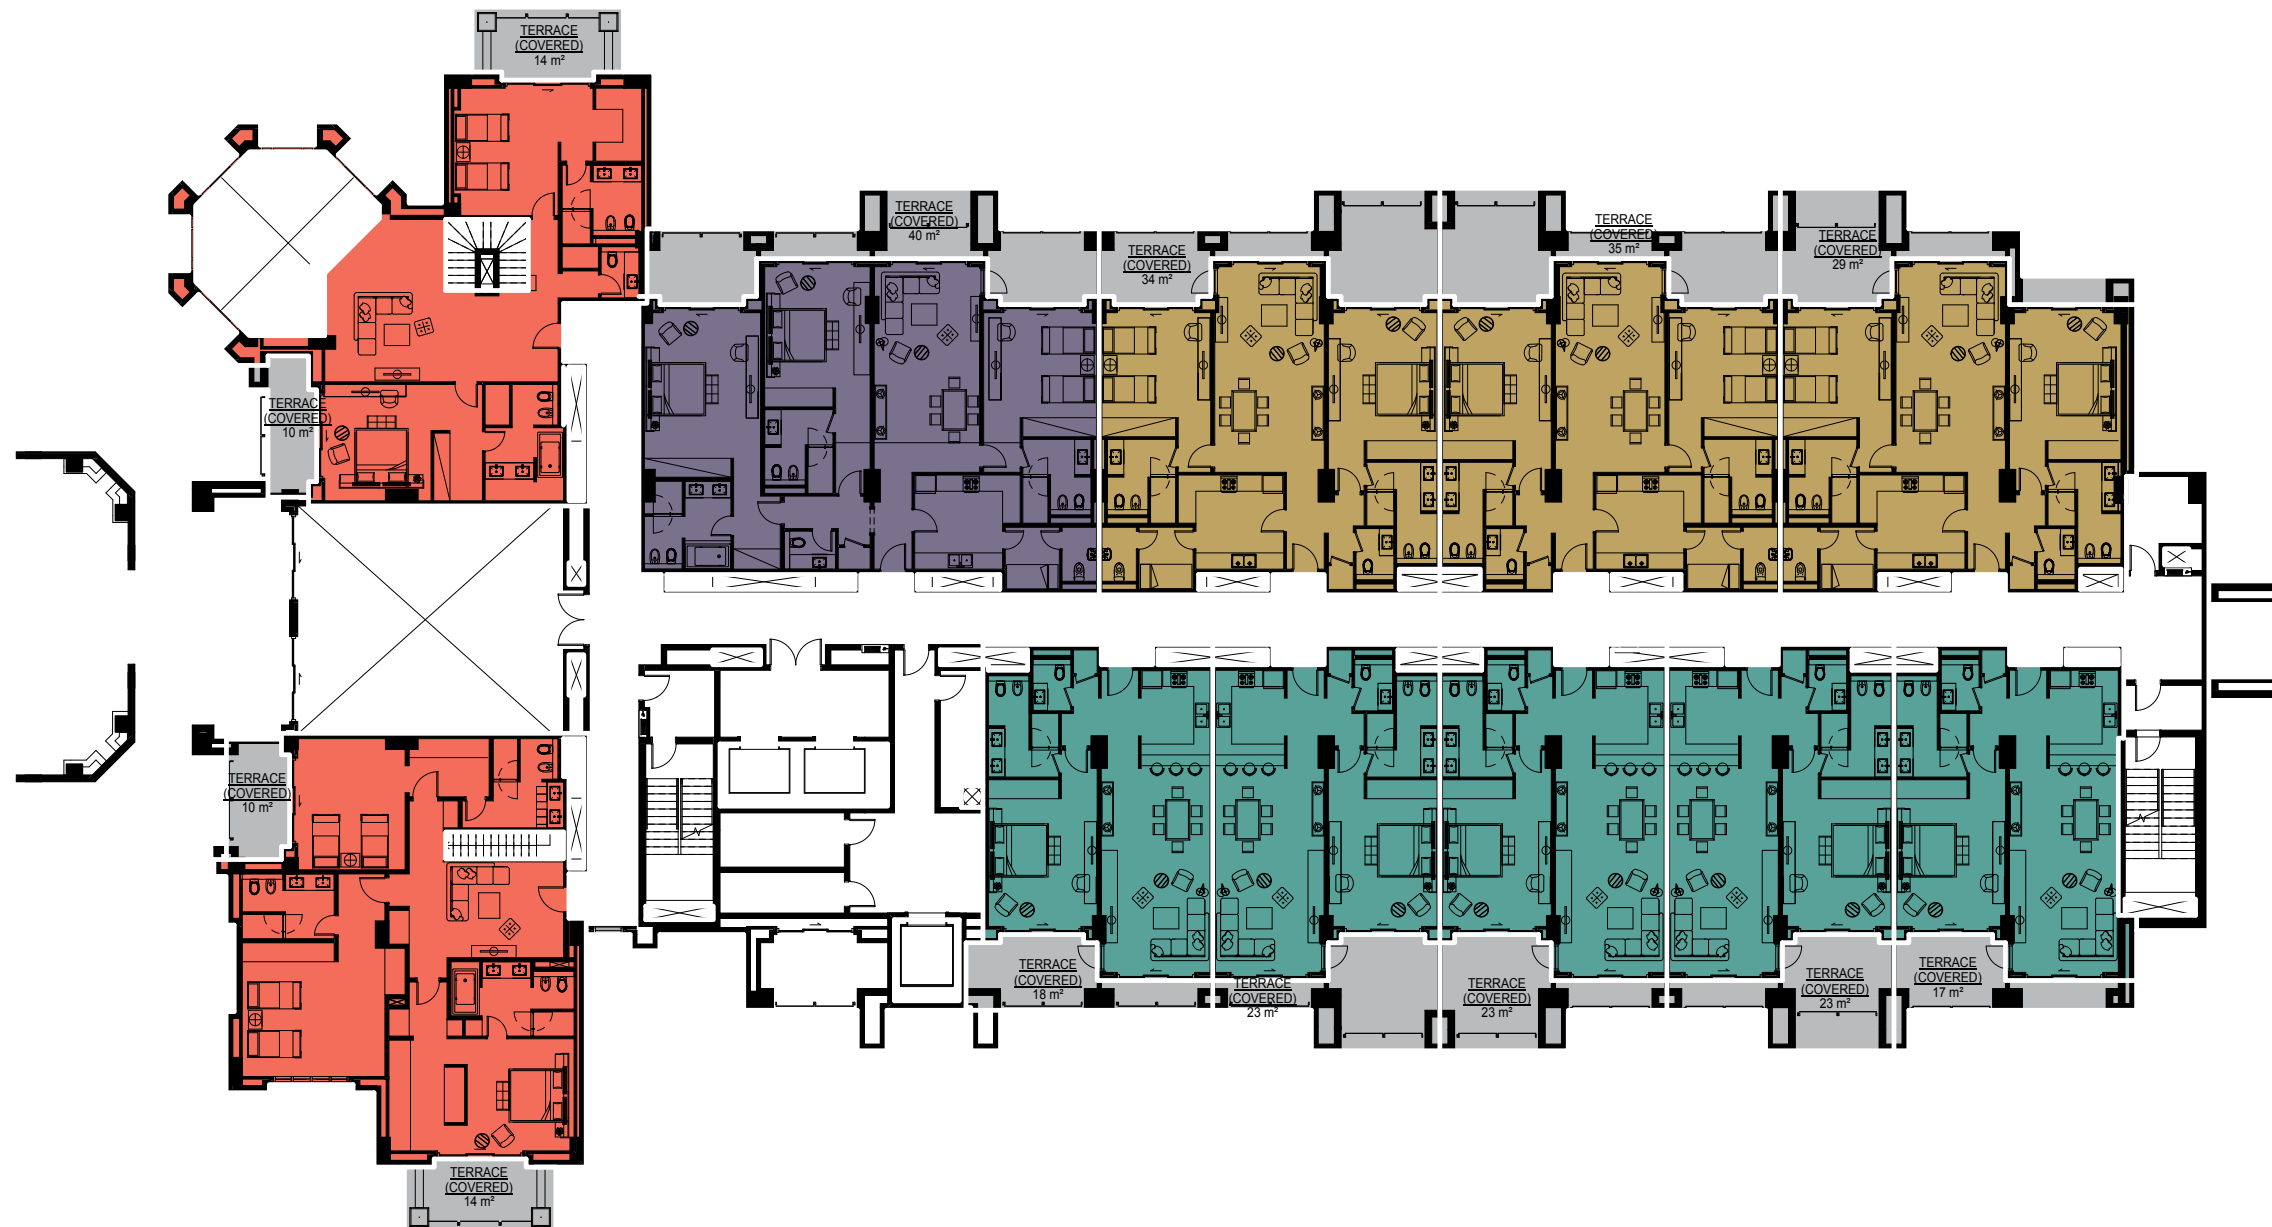

Residential Apartments

- 1 Bedroom Apartment
- 2 Bedroom Apartment
- 3 Bedroom Apartment
- Townhouse

Building 9 - Level 2

The Residences at The St. Regis Marsa Arabia Island, The Pearl Qatar are not owned, developed or sold by Starwood EAME License and Services Company BVBA: Marriott International, Inc. or their affiliates ("Marriott"). Marsa Arabia Ltd and Marsa Arabia Resort LLC use the St. Regis marks under a license from Marriott, which has not confirmed the accuracy of any of the statements or representations made herein.